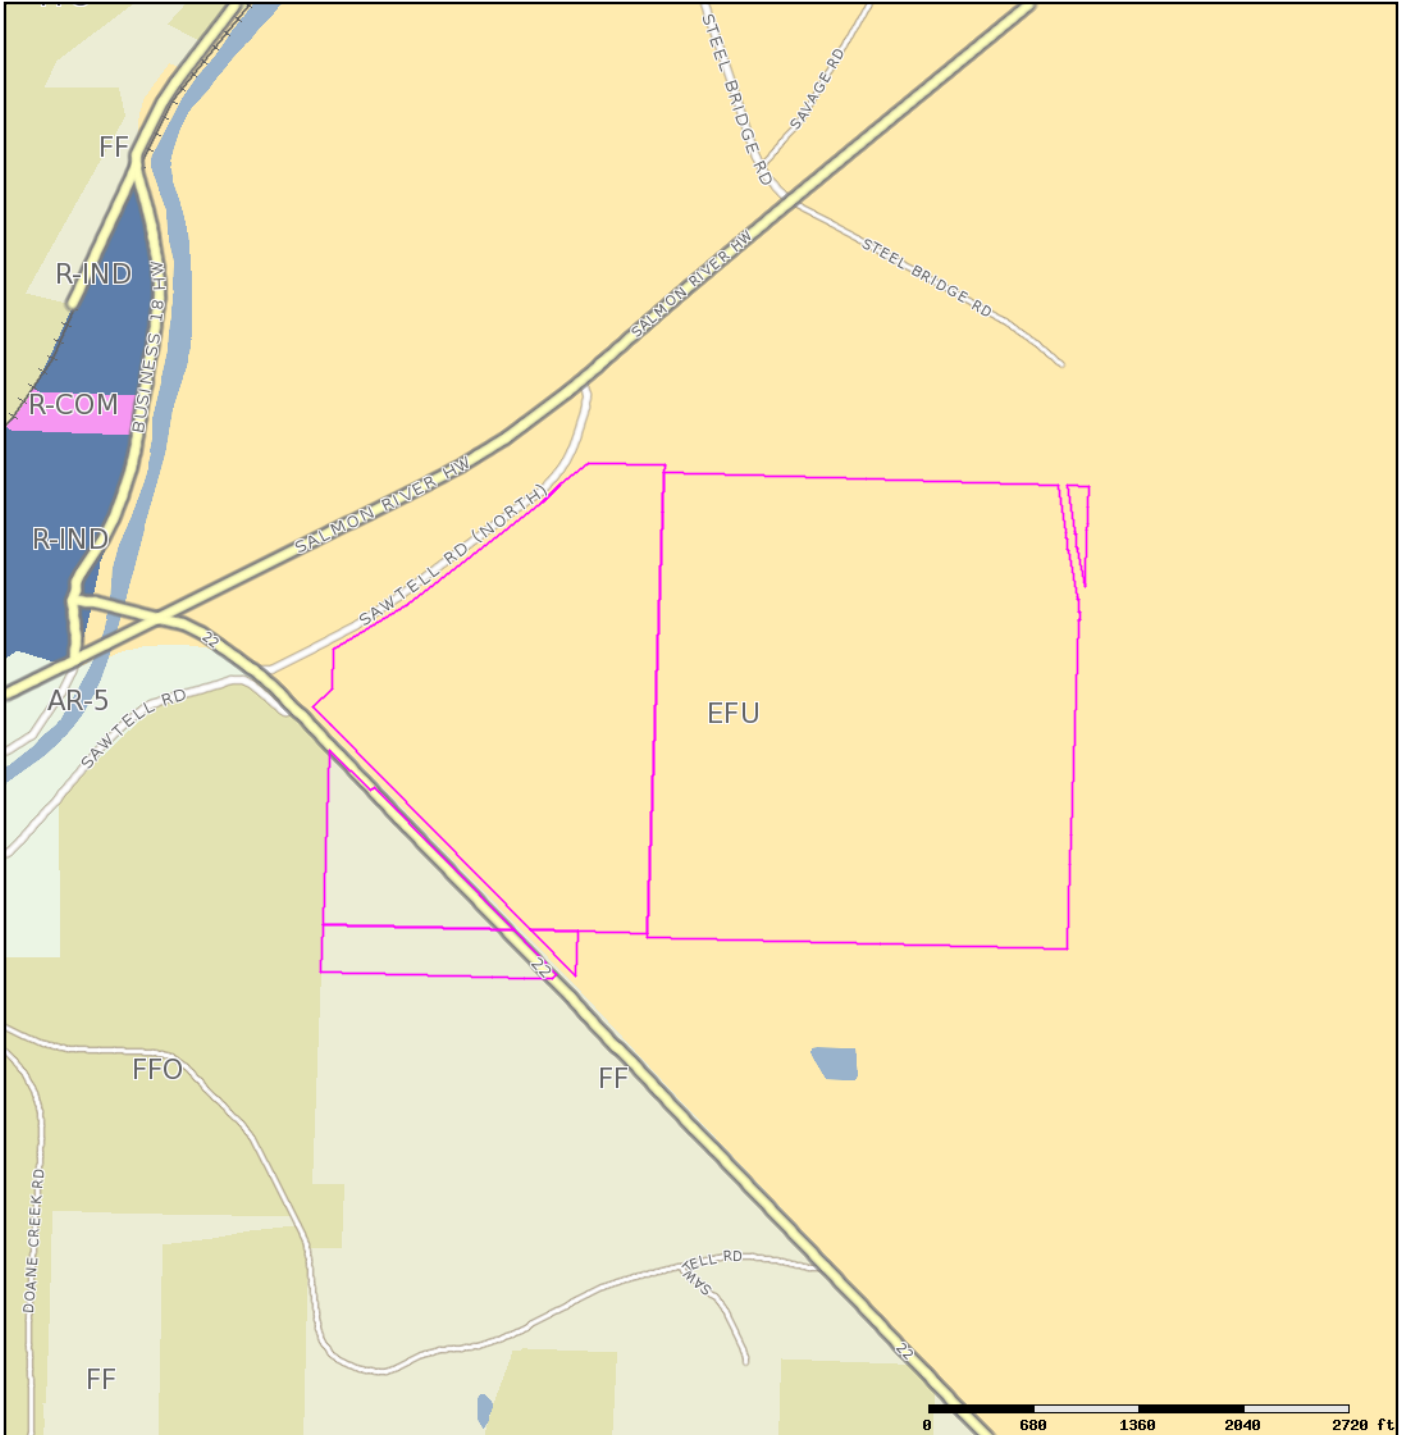

ZONING MAP

LEGEND

- County (Green outline)
- City (Orange outline)
- UGB (Yellow outline)
- Property of Interest (Pink outline)

Disclaimer:
This map was created from digital databases provided by the Polk County GIS. AmeriTitle has provided this information as a courtesy and assumes no liability for errors, omissions, or the positional accuracy of the data, and does not warrant the fitness of this product for any particular purpose.