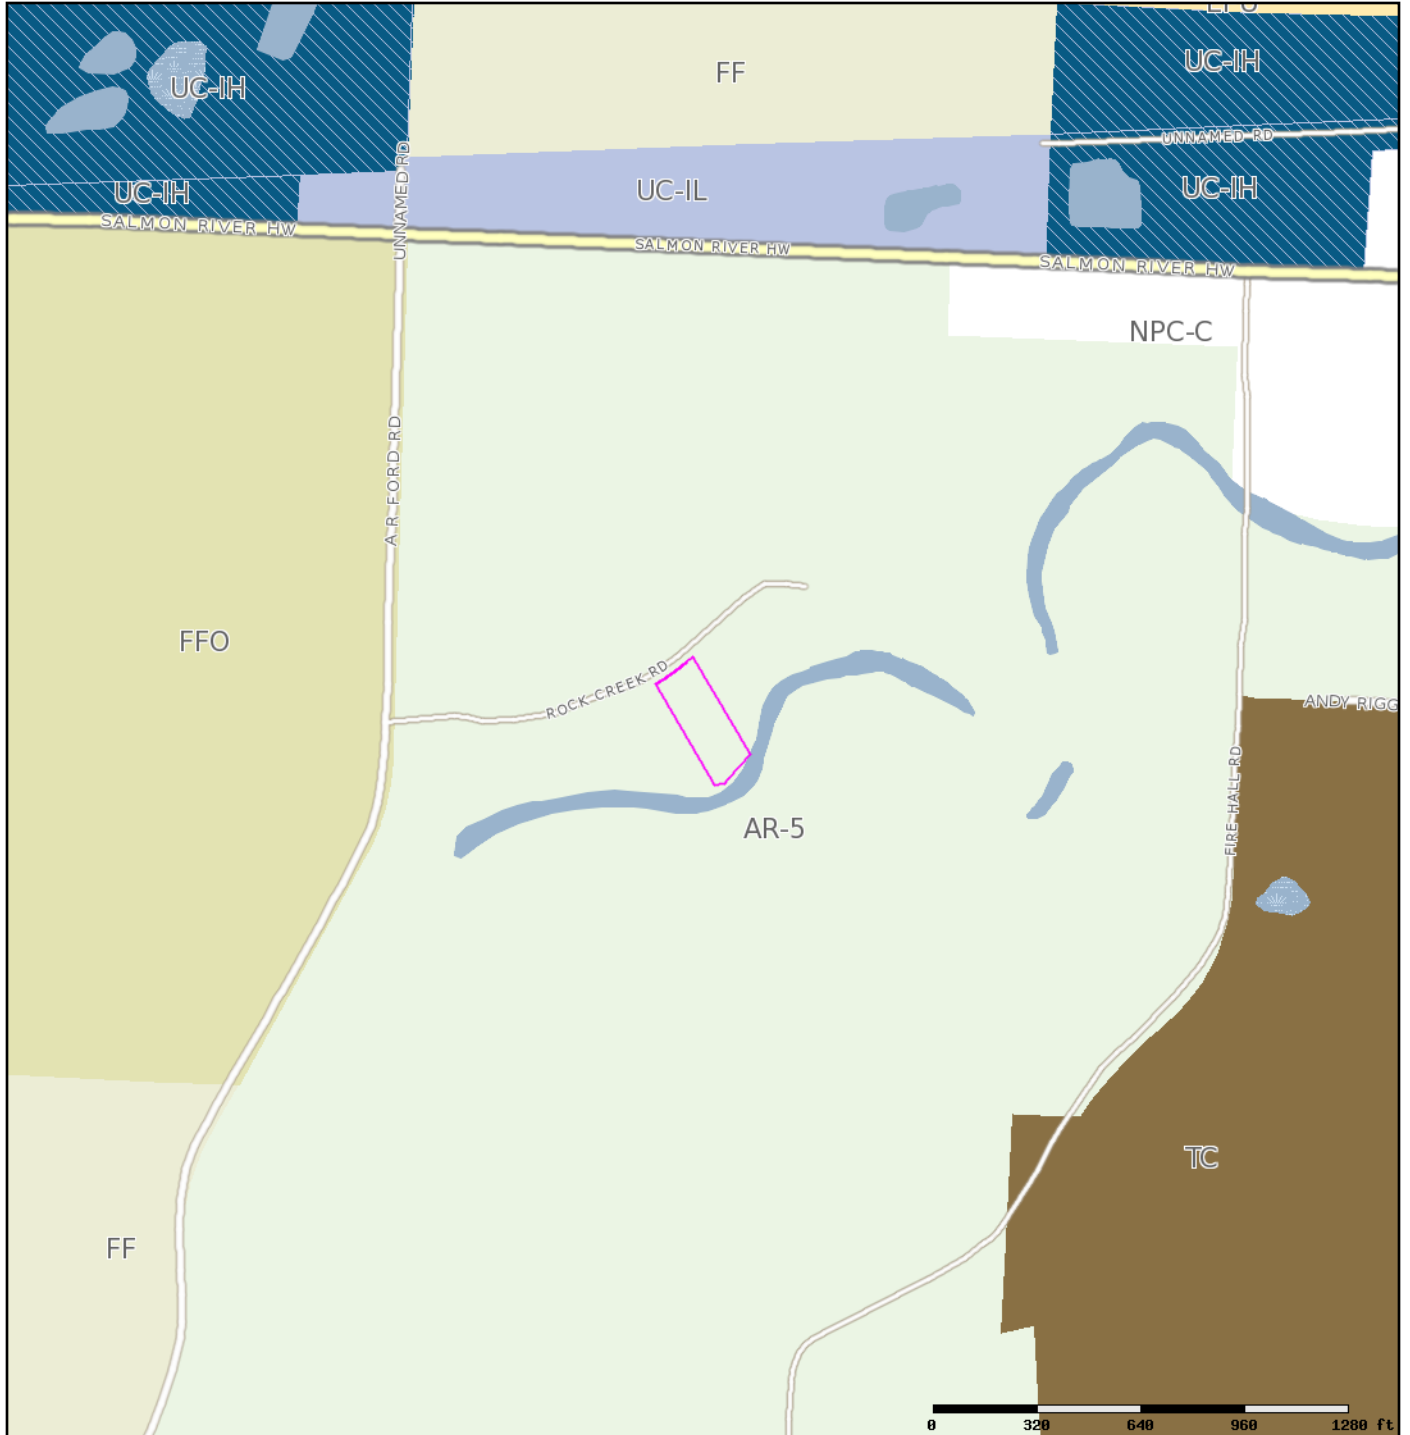

# ZONING MAP

7525 SAWTELL RD

**ATLIS**  
AMERITITLE LAND INFORMATION SYSTEM

### LEGEND

- County
- City
- UGB
- Property of Interest

**Disclaimer:**  
This map was created from digital databases provided by the Polk County GIS. AmeriTitle has provided this information as a courtesy and assumes no liability for errors, omissions, or the positional accuracy of the data, and does not warrant the fitness of this product for any particular purpose.